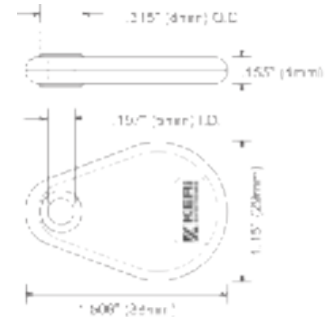

### Specifications:

**Read Range:\***

Up to 6 inches (15 cm)

**Size:**

3.38" H x 2.14" W x 0.059" T  
Approx. (86 x 54 x 1.5 mm)

**Weight:**

0.31 oz (8.8 g)

**Material:**

### Specifications:

**Read Range:\***

Up to 6 inches (15 cm)

**Size:**

3.38" H x 2.14" W x 0.031" T  
Approx. (86 x 54 x 0.08 mm)

**Weight:**

0.19 oz (5.5 g)

**Material:**

### Specifications:

**Read Range:\***

Up to 4 inches (10 cm)

**Size:**

1.51" H x 1.14" W x 0.115" T  
Approx. (38 x 29 x 5 mm)

**Weight:**

0.16 oz (4.5 g)

**Material:**