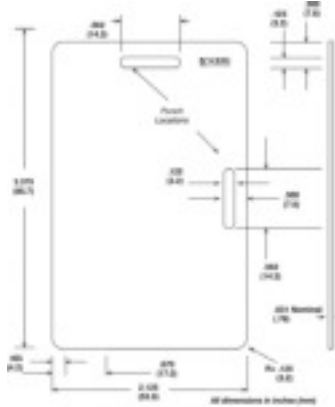

### Specifications:

**Read Range:\***

Up to 6 inches (15 cm)

**Size:**

3.38" H x 2.14" W x 0.059" T  
Approx. (86 x 54 x 1.5 mm)

**Weight:**

0.31 oz (8.8 g)

**Material:**

### Specifications:

**Read Range:\***

Up to 6 inches (15 cm)

**Size:**

3.38" H x 2.14" W x 0.031" T  
Approx. (86 x 54 x 0.08 mm)

**Weight:**

0.19 oz (5.5 g)

**Material:**

### Specifications:

**Read Range:\***

Up to 4 inches (10 cm)

**Size:**

1.51" H x 1.14" W x 0.115" T  
Approx. (38 x 29 x 5 mm)

**Weight:**

0.16 oz (4.5 g)

**Material:**