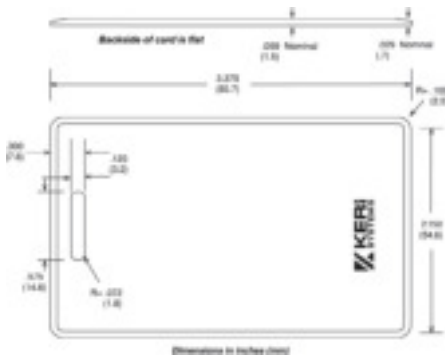

### Specifications:

**Read Range:\***

Up to 6 inches (15 cm)

**Size:**

3.38" H x 2.14" W x 0.059" T  
Approx. (86 x 54 x 1.5 mm)

**Weight:**

0.31 oz (8.8 g)

**Material:**

### Specifications:

**Read Range:\***

Up to 6 inches (15 cm)

**Size:**

3.38" H x 2.14" W x 0.031" T  
Approx. (86 x 54 x 0.08 mm)

**Weight:**

0.19 oz (5.5 g)

**Material:**

### Specifications:

**Read Range:\***

Up to 4 inches (10 cm)

**Size:**

1.51" H x 1.14" W x 0.115" T  
Approx. (38 x 29 x 5 mm)

**Weight:**

0.16 oz (4.5 g)

**Material:**